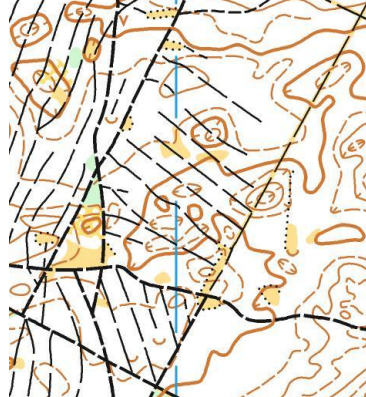

### Classes

SV12, SV14, SV16, SV18, SV20, SV21E, SV21A, SV21B, SV35, SV40, SV45, SV50, SV55, SV60, SV65, SV70, SV75, OPEN1, OPEN2

### Map

Map is prepared in the 2012th July

Map author: Leonīds Malankovs

Scale 1:10000, H2.5m, groups SV16, SV18, SV20, SV21E, SV21A, SV35 1:15000

New terrain. Good runnable pine and fir forest. A good road network.