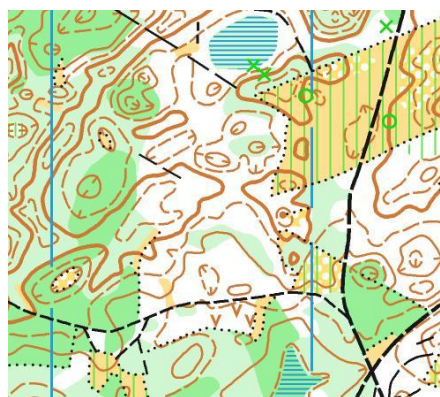

### Classes

SV12, SV14, SV16, SV18, SV20, SV21E, SV21A, SV21B, SV35, SV40, SV45, SV50, SV55, SV60, SV65, SV70, SV75, OPEN1, OPEN2

### Map

Map is prepared in the 2012th July

Map author: Leonīds Malankovs

Scale 1:10000, H2.5m, groups SV16, SV18, SV20, SV21E, SV21A, SV35 1:15000

New terrain. Good runnable pine and fir forest. A good road network.